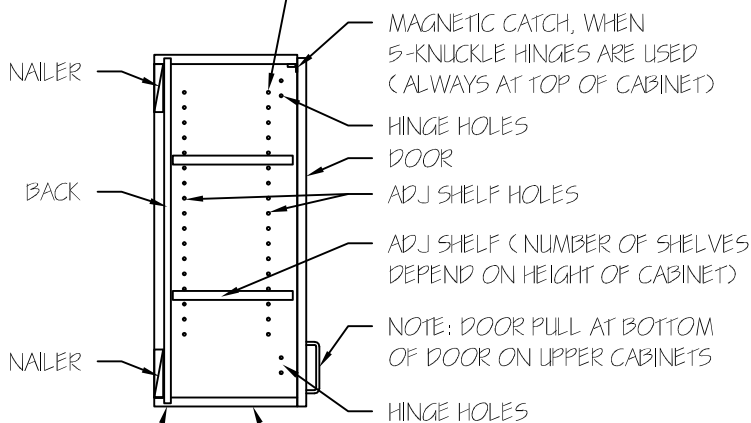

NOTE: THE TOP OF THE ENDS IS INDICATED BY THE ADJ. SHELF HOLES COMING UP TO THE HINGE HOLE AREA

NOTE: DADO IN ENDS, TOP, AND DECK TO RECEIVE BACK

NOTE: DOOR PULL AT BOTTOM OF DOOR ON UPPER CABINETS

NOTE: THE UNDER SIDE OF THE BOTTOM ON WALL CABINETS IS FINISHED

SECTION

STANDARD WALL CABINET